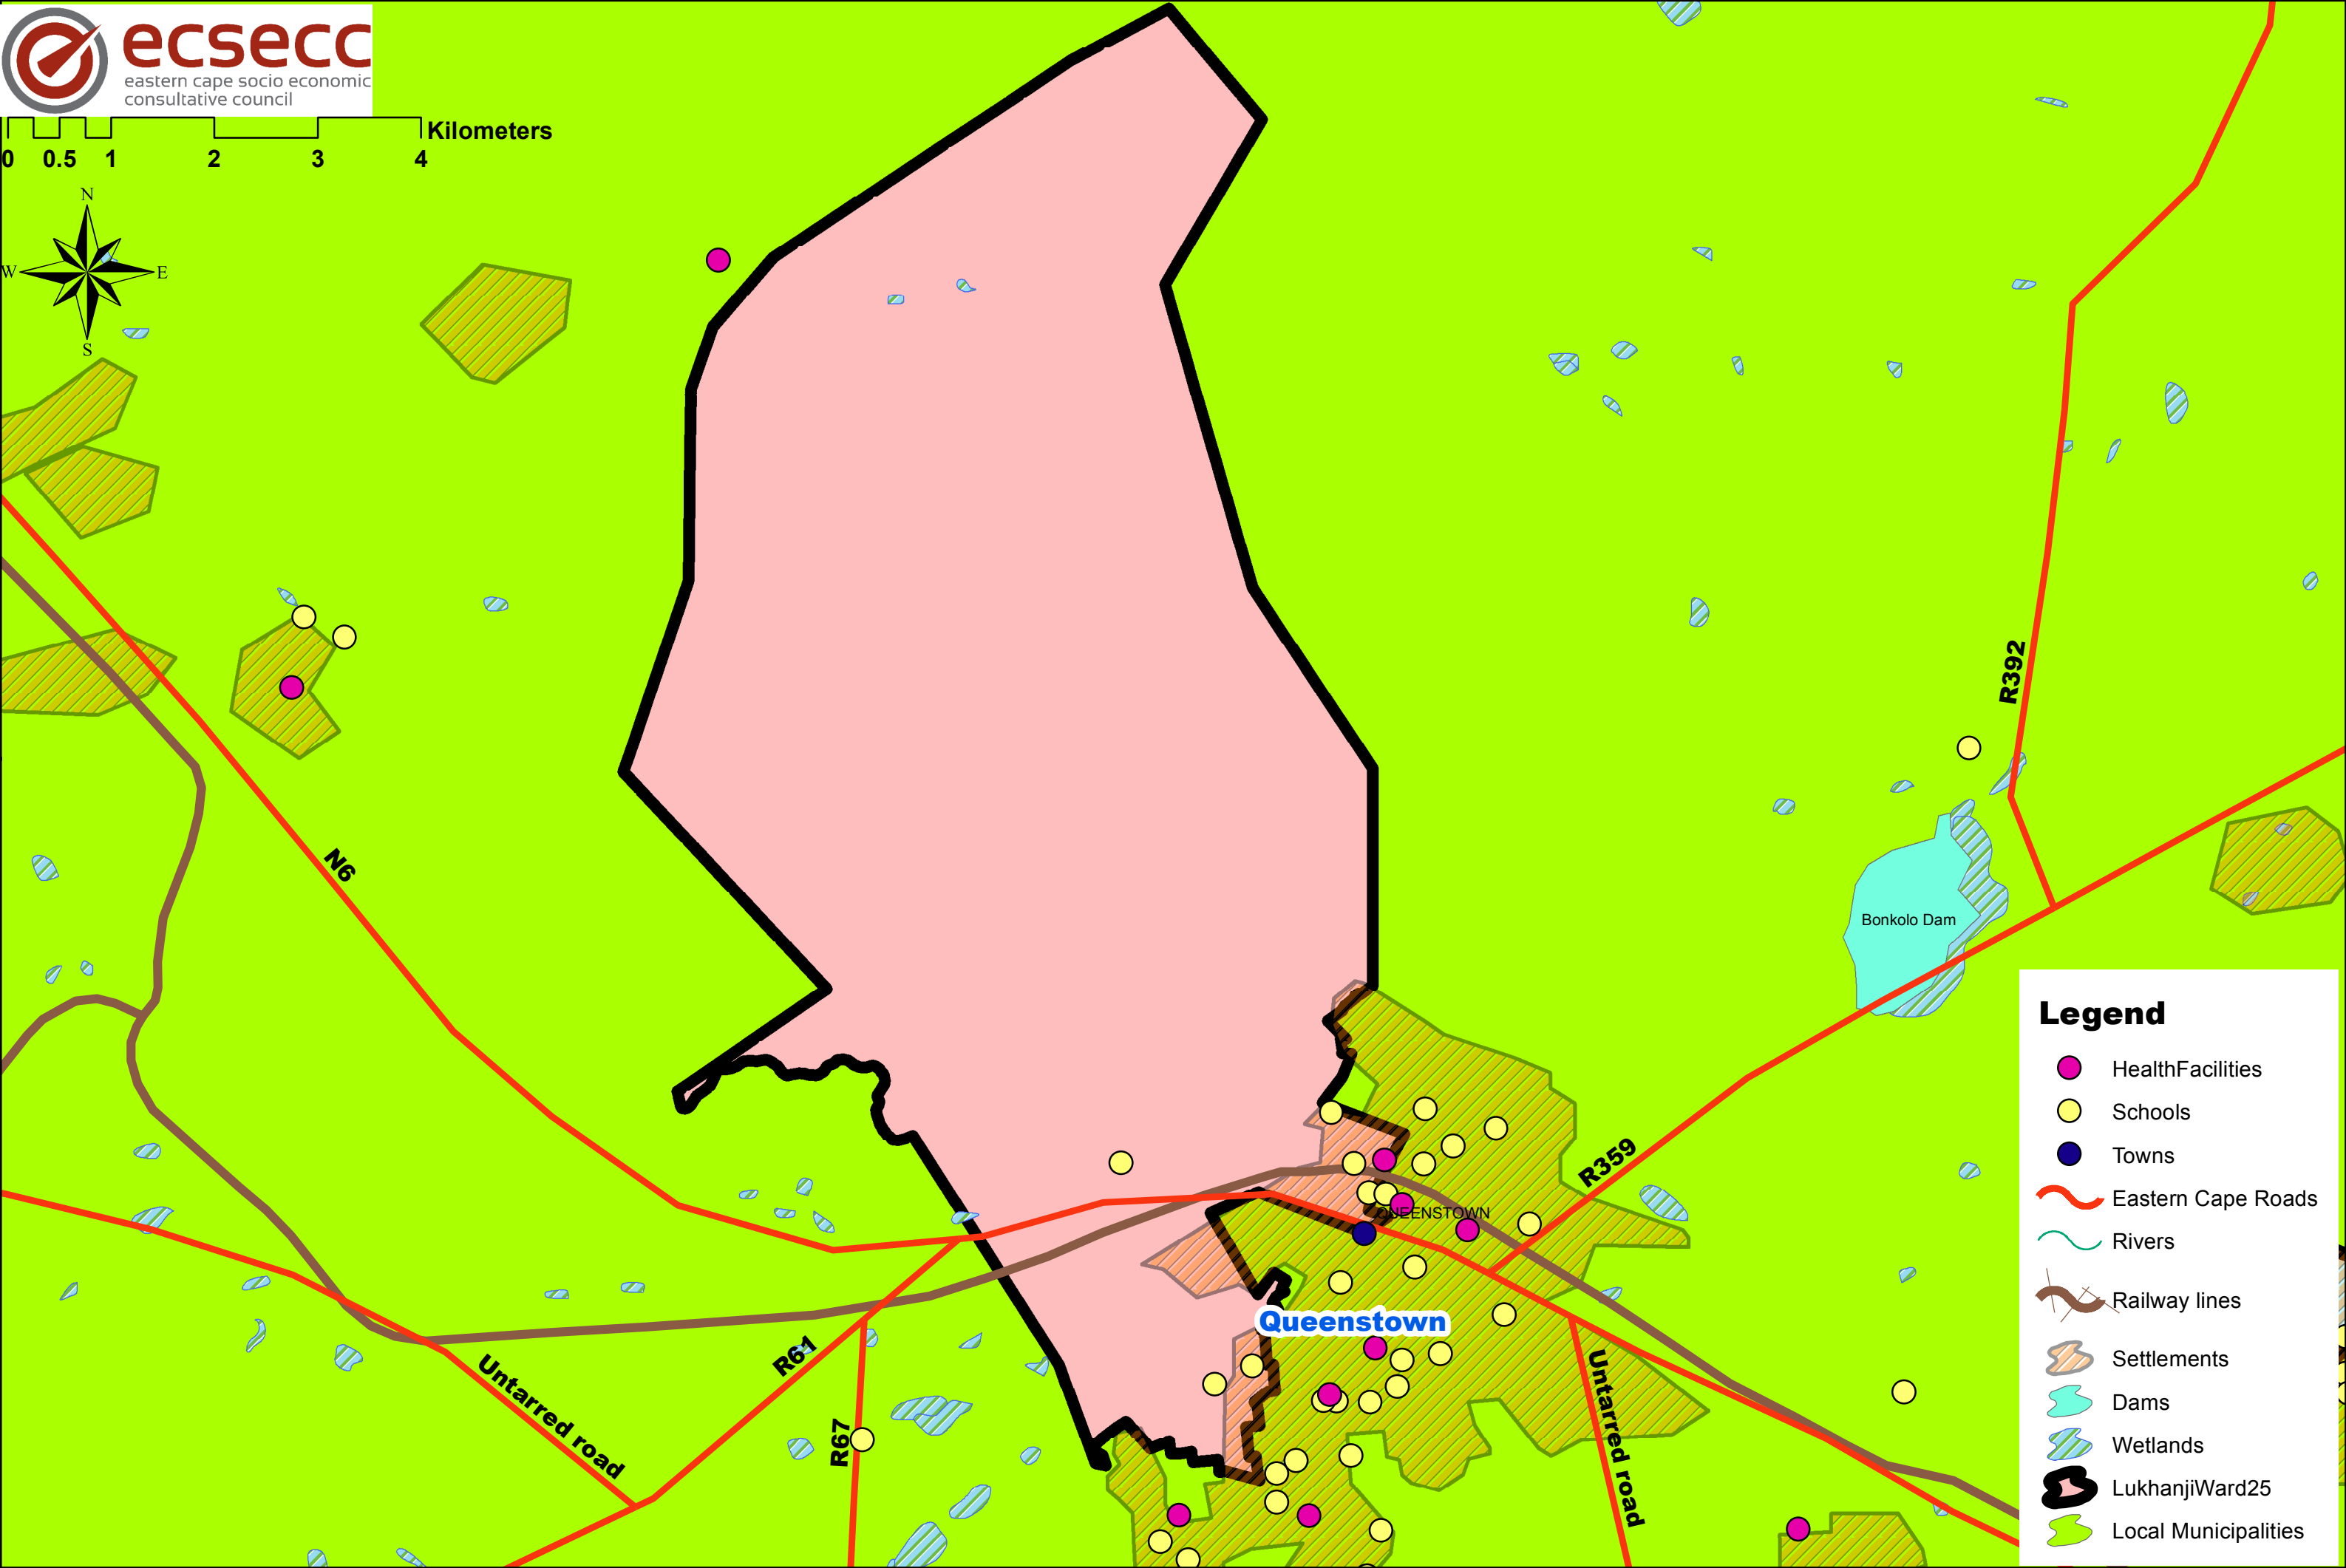

# LUKHANJI LOCAL MUNICIPALITY - WARD 25

0 0.5 1 2 3 4 Kilometers

**Legend**

- HealthFacilities
- Schools
- Towns
- Eastern Cape Roads
- Rivers
- Railway lines
- Settlements
- Dams
- Wetlands
- LukhanjiWard25
- Local Municipalities